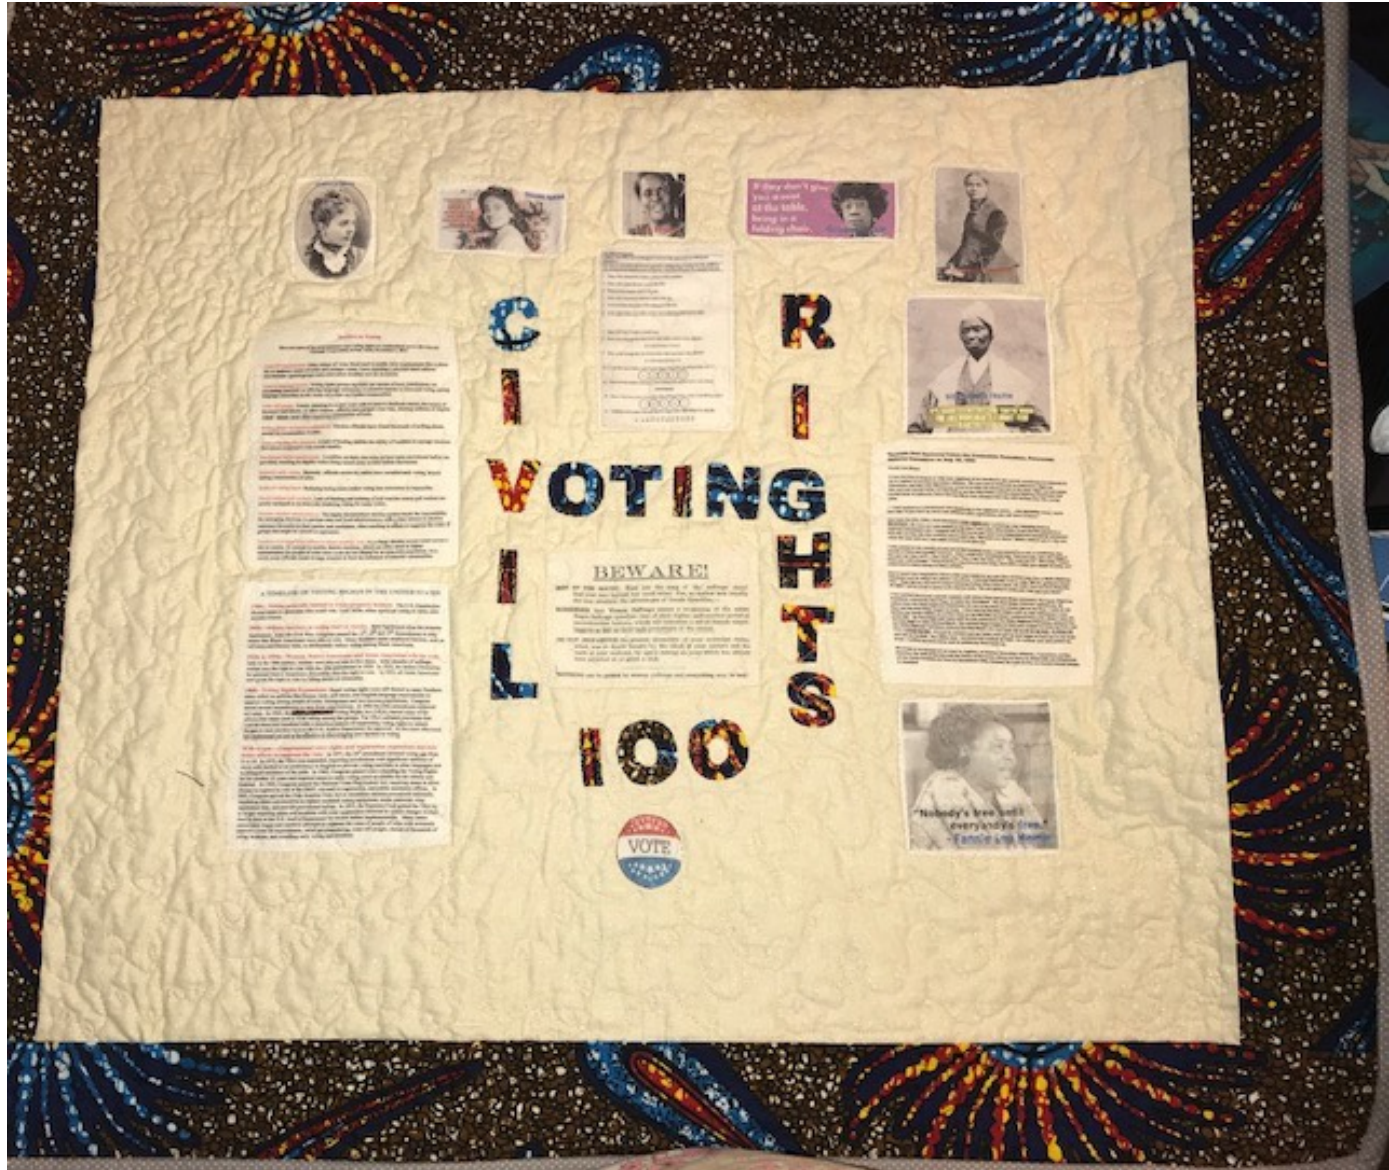

BROWN SUGAR STITCHERS SHOW AND TELL

October 2020

Deborah
Sartin

Dawnette
Branson

A vertical line is positioned to the right of the text. In the bottom right corner of the slide, there is a yellow triangle pointing towards the center.

Peggy Martin

Myla
Chapman

A yellow right-angled triangle is positioned in the bottom right corner of the slide, pointing towards the top-left.

Xmas Cheer
2020 Q&S
Phyla Chapman
Riverdale, GA
Pincus American
24x18